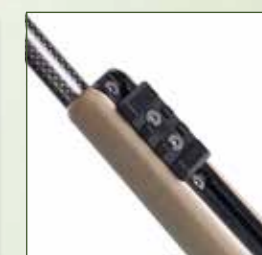

# VOERE K15A Myth Carbon

Stock adjustable in length

Straight comb

Cheek piece adjustable in height

Firing pin safety - secured

Firing pin safety - unsecured

Cock-on-open bolt

Single block mount optional

Block mount optional

Carbon fibre reinforced barrel

1/2" - 20 UNF muzzle thread

5-rounds polymer magazine

Adapter-rail

Weaver-rails on front stock optional

Snaplock

Weaver-rail for bipod optional

Snaplock sling swivels optional

Biathlon sling optional

Steep pistol grip

Two-stage trigger

Big bolt handle

Rifle bag

Calibre .22 lr.

Integrated silencer barrel version